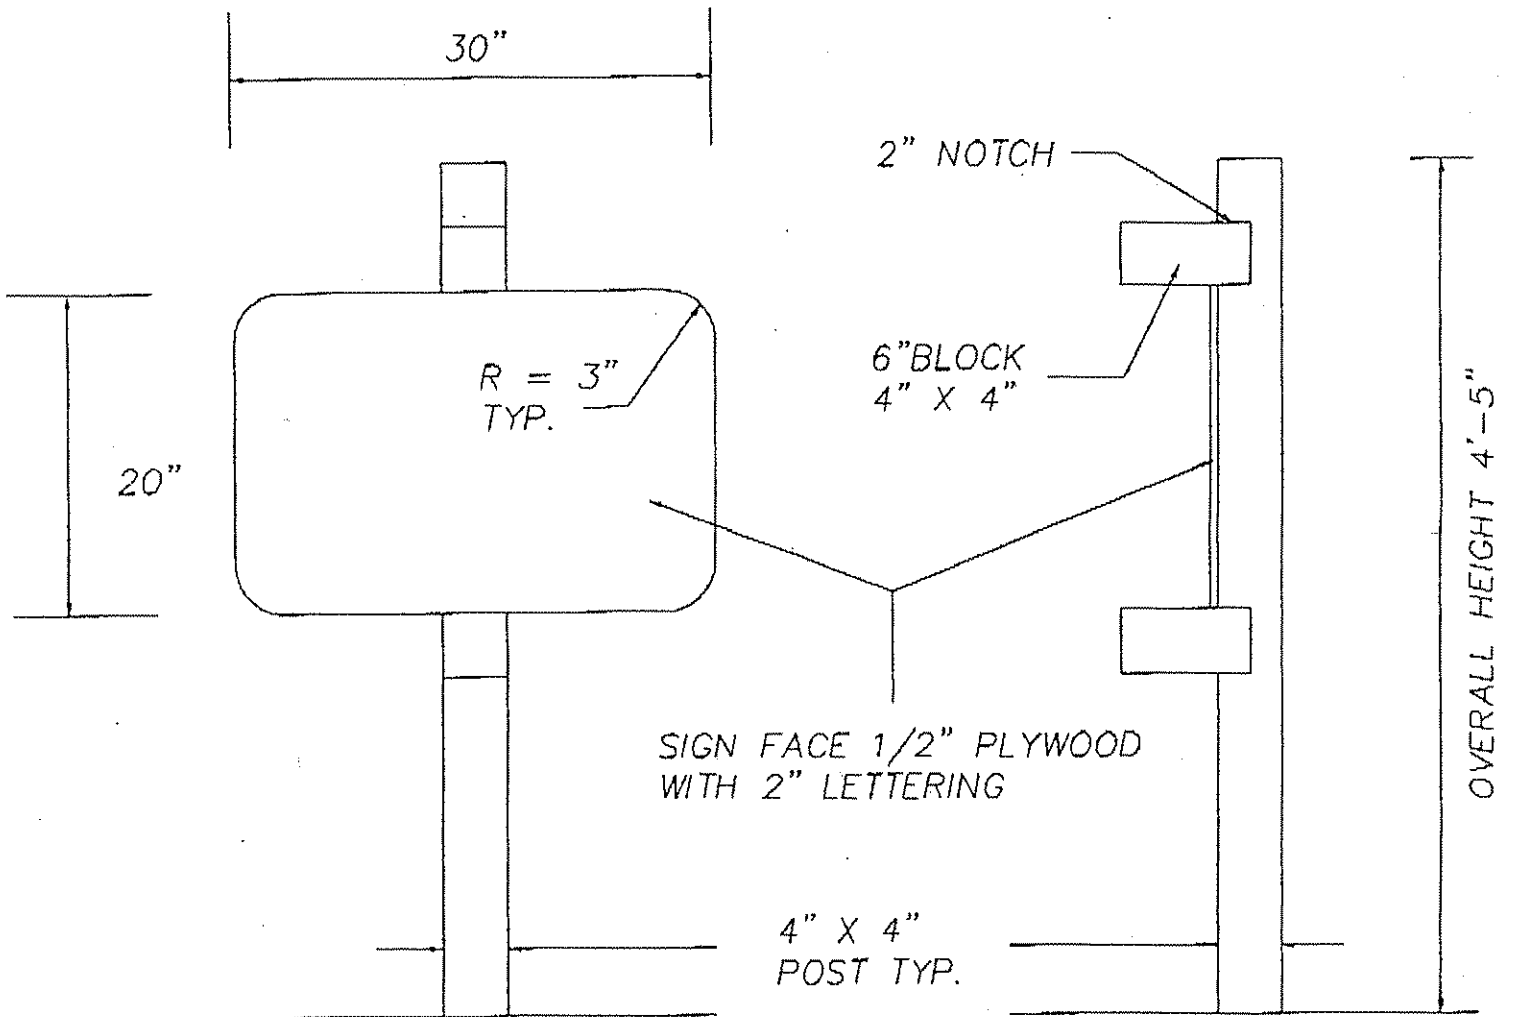

SINGLE POST SIGN

All signs must be in Sherwin William approved colors;

Background – SW 6199 – Rare Gray

Lettering – SW 6145 – Dapper Brown